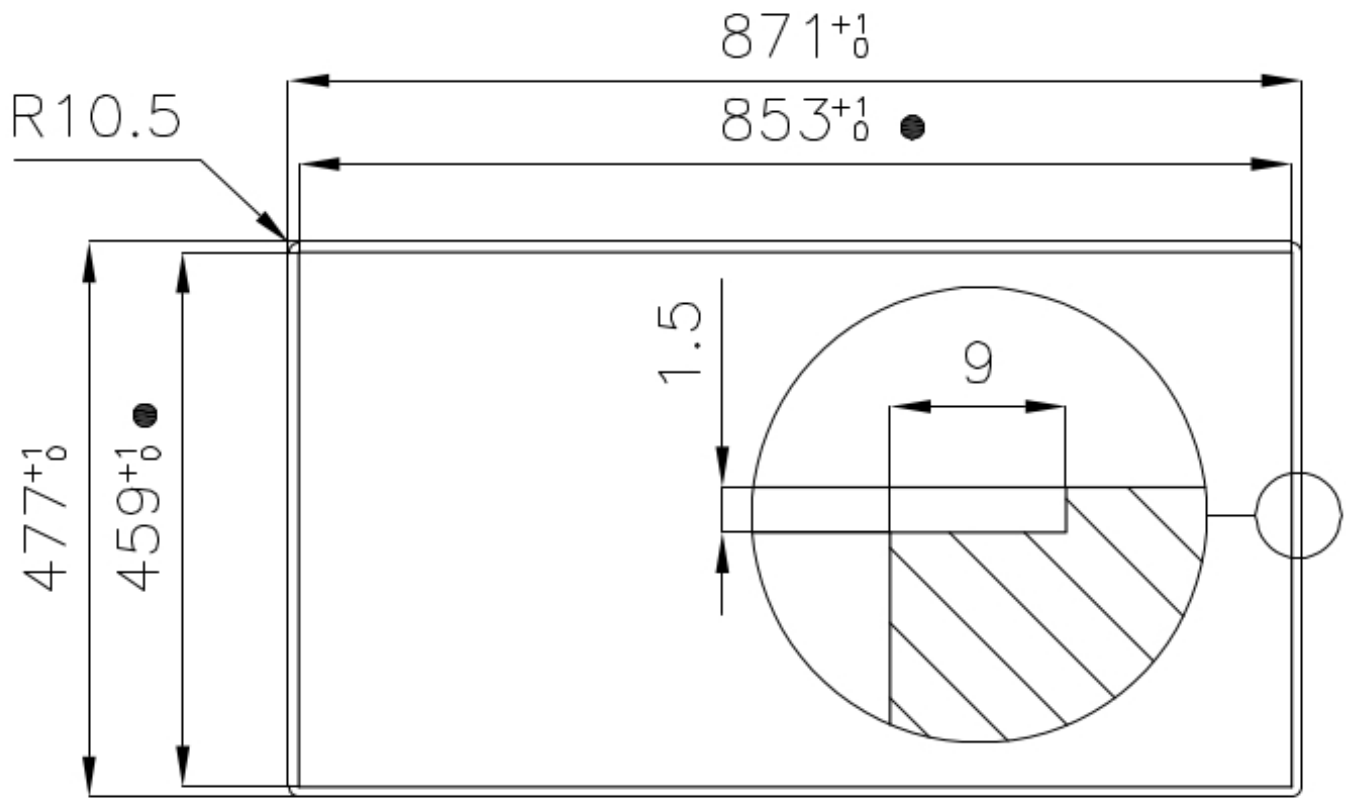

● Built-in cut out for FTS – Foratura per installazione FTS