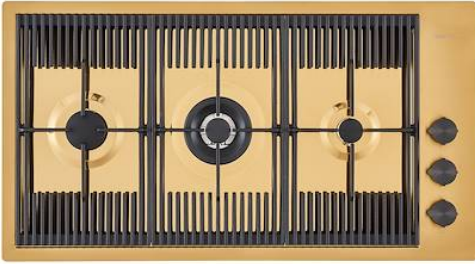

MILANO 3 BRULEURS GOLD

Gas hobs

Code: G680 F09

TABLE CUISSON GAZ MILANO A FLEUR GOLD - 3 brûleurs

DETAILS

Edge/Installation Type Flush-mount | Top-mount

Finish PVD

Coloring Gold

Material AISI 304 stainless steel

Texture Brushed in line

Supply 220-240 V; 50/60 Hz

Dimensions 870x476 mm

Base size 80cm

Heating element three burners

Built-in hole [View technical data sheet](#)

Grids Cast iron grids and enamelled burner covers

Type Gas Hob

FEATURES

Gold The Gold finish is obtained by treating the steel with a physical process called PVD (Physical Vacuum Deposition) which deposits particles of noble metals on the surface. The result is a unique and refined aesthetic effect, and an improvement in the mechanical properties of the steel that is more resistant to shocks and scratches.

Cast iron grids Cast-iron is the ideal material for an hob grid, this due to the manifold properties characterising it: high heat capacity that improves cooking performance; high weight and stability that improve safety; sturdiness that preserves the hob's original aspect over time; easy cleaning.